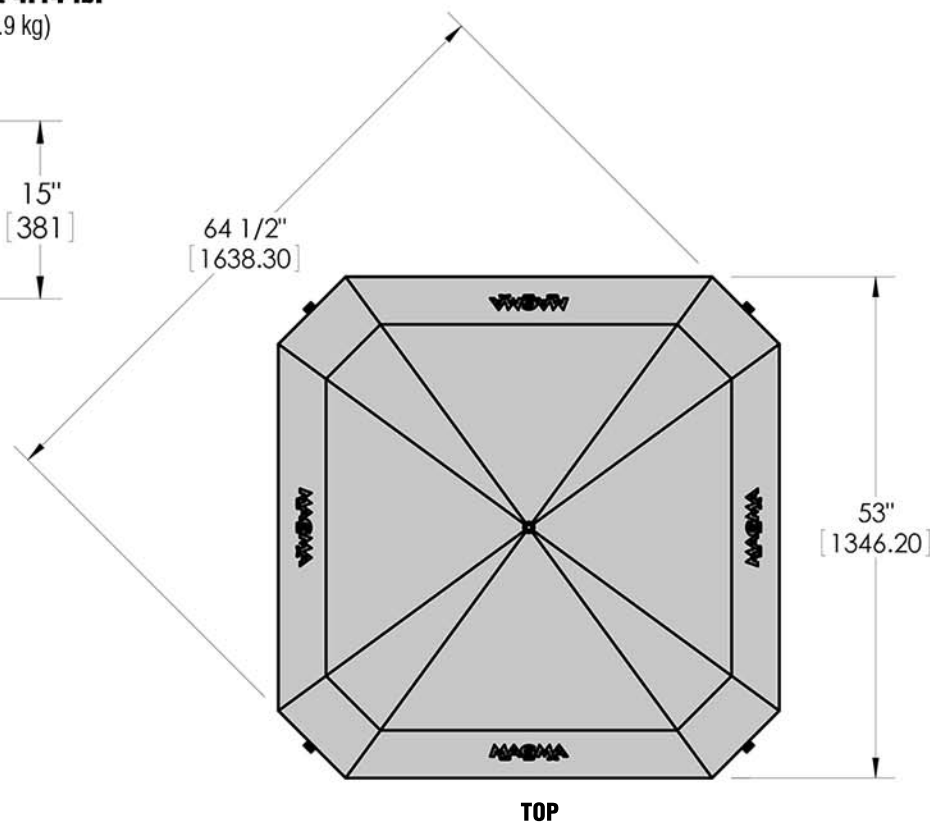

COCKPIT UMBRELLA

B10-403 (Reflective Silver) / **B10-404** (Jet Black) / **B10-405** (Pacific Blue)

Weight 4.14 lb.
(1.9 kg)

****All cockpit umbrellas are available in 3 different railing sizes:**
-1: 7/8" or 1" (22 mm or 25.5 mm)
-2: 1-1/8" or 1-1/4" (28.5 mm or 32 mm)
-3: 1-1/2" (38 mm)