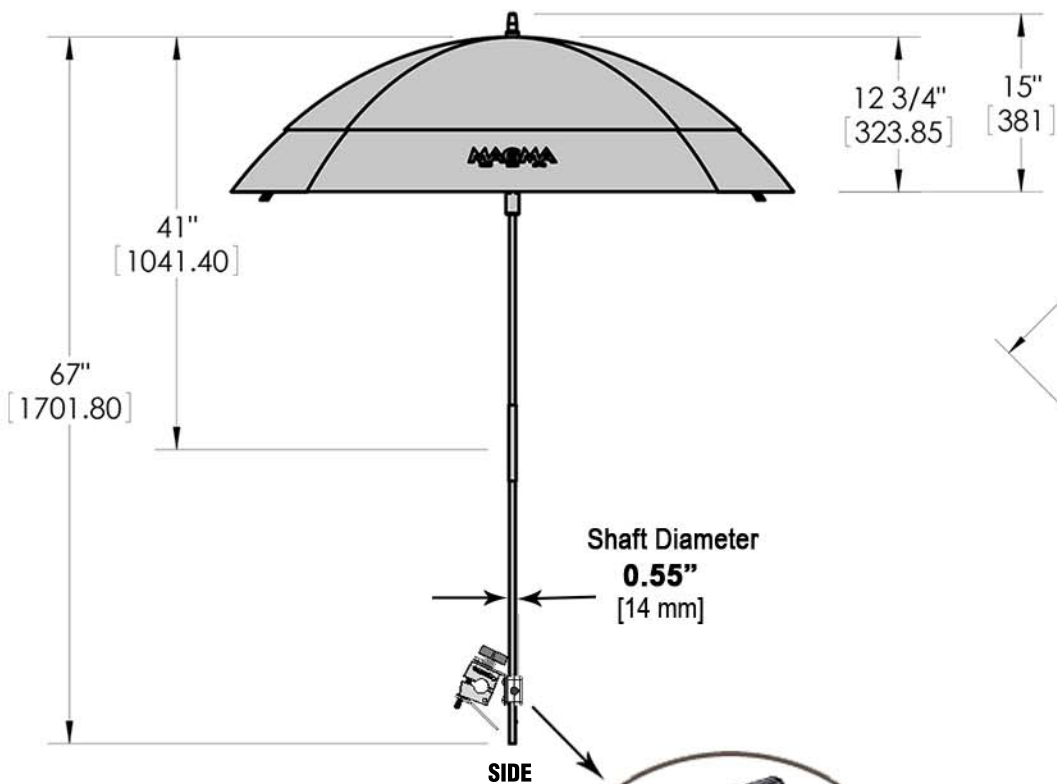

COCKPIT UMBRELLA

B10-403 (Reflective Silver) / **B10-404** (Jet Black) / **B10-405** (Pacific Blue)

Weight 4.14 lb.
(1.9 kg)

****All cockpit umbrellas are available in 3 different railing sizes:**
-1: 7/8" or 1" (22 mm or 25.5 mm)
-2: 1-1/8" or 1-1/4" (28.5 mm or 32 mm)
-3: 1-1/2" (38 mm)